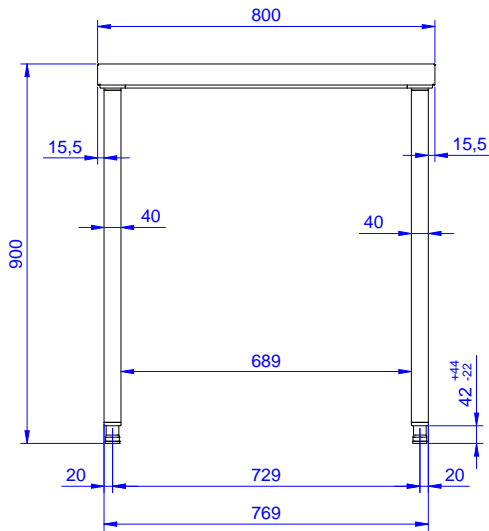

Work Table 800 mm

Short Form Specification

Item No. _____

The 50mm high worktop in 304 AISI stainless steel, 1mm in thickness, has upturned edges and incorporates a layer of sound deadening, waterproof and fireproof material. Square section legs 40x40mm on 1" height-adjustable feet in 304 AISI stainless steel.

Main Features

- Ideal for central positioning in the kitchen, either as island installation or back to back.

Construction

- 50 mm worktop in 304 AISI stainless steel, 10/10 in thickness with upturned edges and reinforced waterproof underpanel, incorporates a layer of sound deadening materials.
- 400 or 600 mm wide single drawer, chest of 4 drawers, lower shelf, three-sided underframe and set of castors as alternative to the feet, can be fitted as optional on all work tables.
- 40 mm-thick lower shelf (available as optional accessory on some models) slots easily into place at a height of 200 mm from the floor. Lower shelf is compulsory to install the chest of drawers.
- Square section legs and 40 mm height-adjustable feet in 304 AISI stainless steel.
- Table top slots into legs without using screws to facilitate installation.

Optional Accessories

- Set of 4 wheels (2 with brake) PNC 855150
d. 100mm for tables and sinks
(total height on wheels= 993 mm)
- Single drawer GN 1/1, 400mm PNC 855280
- Single drawer, 600mm PNC 855281
- Additional drawer, 600mm (to PNC 855295
set up a chest of 2, 3, 4 drawers)
- Additional drawer GN 1/1, PNC 855298
400mm (to set up a chest of 2, 3, 4 drawers)
- Lower shelf for 800 mm tables PNC 855363
and sinks

APPROVAL: _____

Experience the Excellence
www.electroluxprofessional.com

Front

Side

Top

Key Information:

External dimensions, Width:	
133217 (TG800N)	800 mm
External dimensions, Depth:	700 mm
External dimensions, Height:	900 mm
Worktop thickness:	50 mm
Net weight:	28 kg