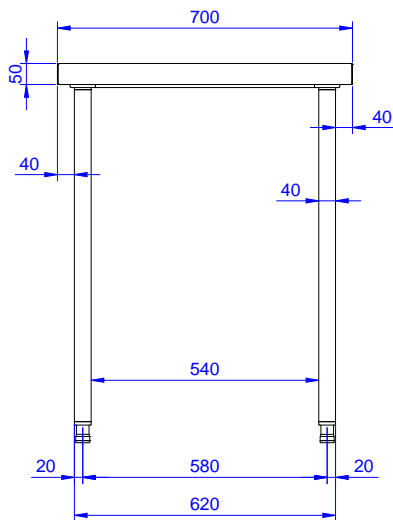

Work Table 800 mm

Short Form Specification

Item No. _____

The 50mm high worktop in 304 AISI stainless steel, 1mm in thickness, has upturned edges and incorporates a layer of sound deadening, waterproof and fireproof material. Square section legs 40x40mm on 1" height-adjustable feet in 304 AISI stainless steel.

Main Features

- Ideal for central positioning in the kitchen, either as island installation or back to back.

Construction

- 50 mm worktop in 304 AISI stainless steel, 10/10 in thickness with upturned edges and reinforced waterproof underpanel, incorporates a layer of sound deadening materials.
- 400 or 600 mm wide single drawer, chest of 4 drawers, lower shelf, three-sided underframe and set of castors as alternative to the feet, can be fitted as optional on all work tables.
- 40 mm-thick lower shelf (available as optional accessory on some models) slots easily into place at a height of 200 mm from the floor. Lower shelf is compulsory to install the chest of drawers.
- Square section legs and 40 mm height-adjustable feet in 304 AISI stainless steel.
- Table top slots into legs without using screws to facilitate installation.

Optional Accessories

- Set of 4 wheels (2 with brake) PNC 855150
d. 100mm for tables and sinks
(total height on wheels= 993 mm)
- Single drawer GN 1/1, 400mm PNC 855280
- Single drawer, 600mm PNC 855281
- Additional drawer, 600mm (to PNC 855295
set up a chest of 2, 3, 4 drawers)
- Additional drawer GN 1/1, PNC 855298
400mm (to set up a chest of 2, 3, 4 drawers)
- Lower shelf for 800 mm tables PNC 855363
and sinks

APPROVAL: _____

Experience the Excellence
www.electroluxprofessional.com

Front

Side

Top

Key Information:

External dimensions, Width:	
133217 (TG800N)	800 mm
External dimensions, Depth:	700 mm
External dimensions, Height:	900 mm
Worktop thickness:	50 mm
Net weight:	28 kg