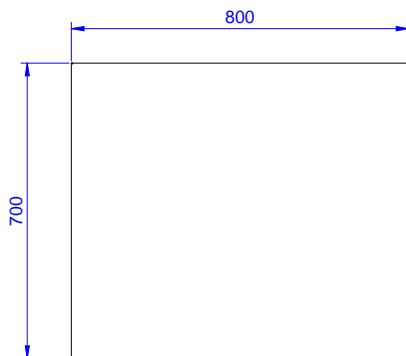

Optional Accessories

- Set of 4 wheels (2 with brake) PNC 855150
d. 100mm for tables and sinks
(total height on wheels= 993 mm)
- Single drawer GN 1/1, 400mm PNC 855280
- Single drawer, 600mm PNC 855281
- Additional drawer, 600mm (to PNC 855295
set up a chest of 2, 3, 4 drawers)
- Additional drawer GN 1/1, PNC 855298
400mm (to set up a chest of 2, 3, 4 drawers)
- Lower shelf for 800 mm tables PNC 855363
and sinks

APPROVAL: _____

Experience the Excellence
www.electroluxprofessional.com

Front

Side

Top

Key Information:

External dimensions, Width:	
133217 (TG800N)	800 mm
External dimensions, Depth:	700 mm
External dimensions, Height:	900 mm
Worktop thickness:	50 mm
Net weight:	28 kg